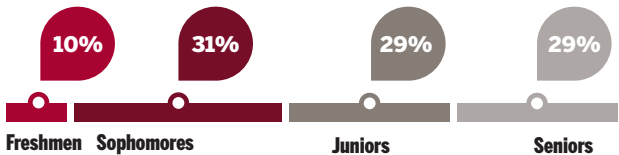

#NDCC24

2024 National Diversity Case Competition

at a glance

Average student GPA
3.5

- African American
- Asian
- Hispanic
- Two or more races
- Caucasian

55% Identify as Women

45% Identify as Men

Numbers reflect 2022 NDCC participant data