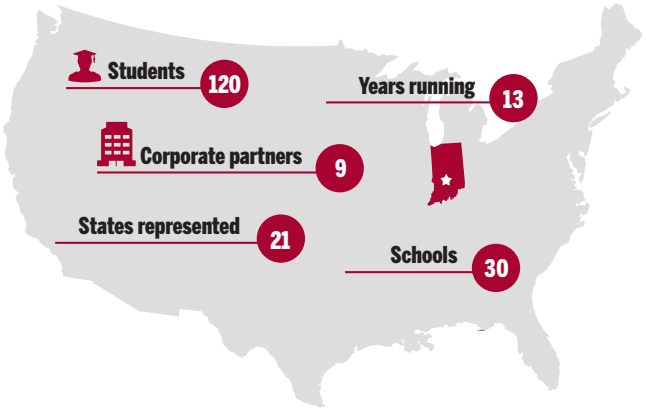

#NDCC24

2024 National Diversity Case Competition

at a glance

Average student GPA
3.5

- African American
- Asian
- Hispanic
- Two or more races
- Caucasian

55% Identify as Women

45% Identify as Men

Numbers reflect 2022 NDCC participant data

KELLEY
SCHOOL OF BUSINESS