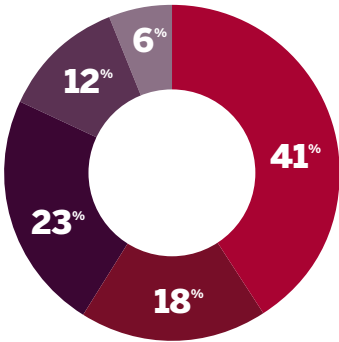

#NDCC24

2024 National Diversity Case Competition

at a glance

Average student GPA
3.5

- African American
- Asian
- Hispanic
- Two or more races
- Caucasian

55% Identify as Women

45% Identify as Men

Numbers reflect 2022 NDCC participant data